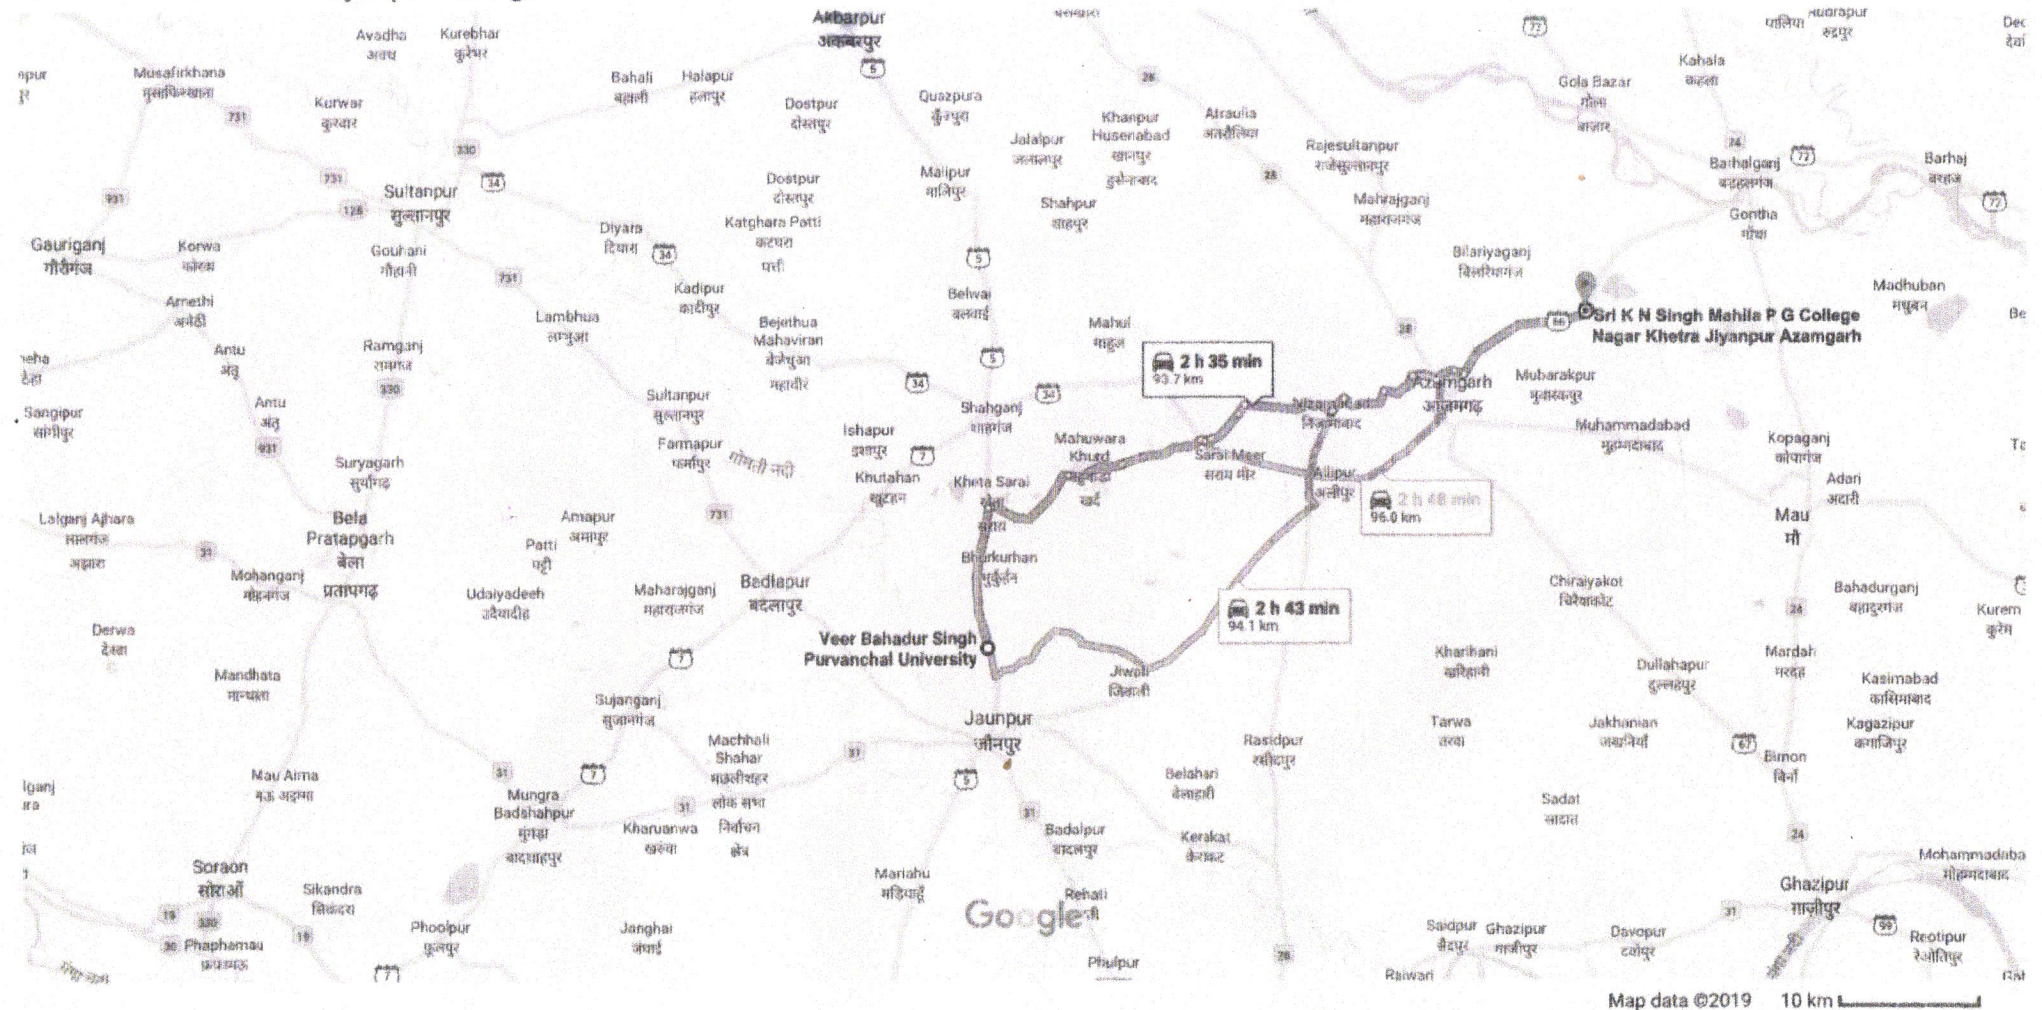

Google Maps Veer Bahadur Singh Purvanchal University to Sri K N Singh Mahila P G College Nagar Khetra Jiyampur Azamgarh

Drive 93.7 km, 2 h 35 min

via Azamgarh - Dohrighat -
Gorakhpur Rd
Fastest route

2 h 35 min
93.7 km